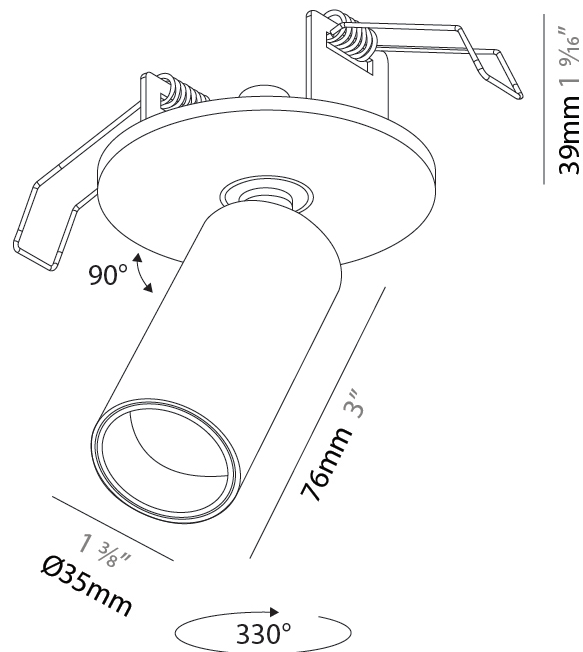

GENERAL

Series: Imagine Micro
Subseries: Imagine Micro
Brand: Prolicht
Division: Architectural
Mounting Type: Surface
Mounting Location: Ceiling
Subcategory: Spots

PHYSICAL

Shape: Cylinder
Diameter (mm): 35
Diameter (in): 1 3/8
Height (mm): 76
Height (in): 3
Max. Overall Height (mm): 106
Max. Overall Height (in): 4 3/16
Light Distribution: Adjustable / Direct
Weight (kg): 0.278
Weight (lbs): 0.61
Fixture Finish: SSR / BKV / CWI / CRY / HAB / UFT / ITA / RUA / FTG / MYG / LOD / PUS / FRO / FUP / KIA / POP / BLS / SPG / MEY / GOH / GUM / CHC / COM / ABZ / JAG / OBR / MOS / ROR
Holder Finish: WHI / BLK
Fixture Material: Aluminum Die Cast

Beam Angle: 22 / 38 / 62
Adjustability: Rotational 330°; Tilt 90°

RATINGS AND CERTIFICATIONS

Certified By: Certified for North American Standards
IP rating: IP20

A3D324-

PROJECT	_____
TYPE	_____
SPECIFIER	_____
QUANTITY	_____
DATE	_____