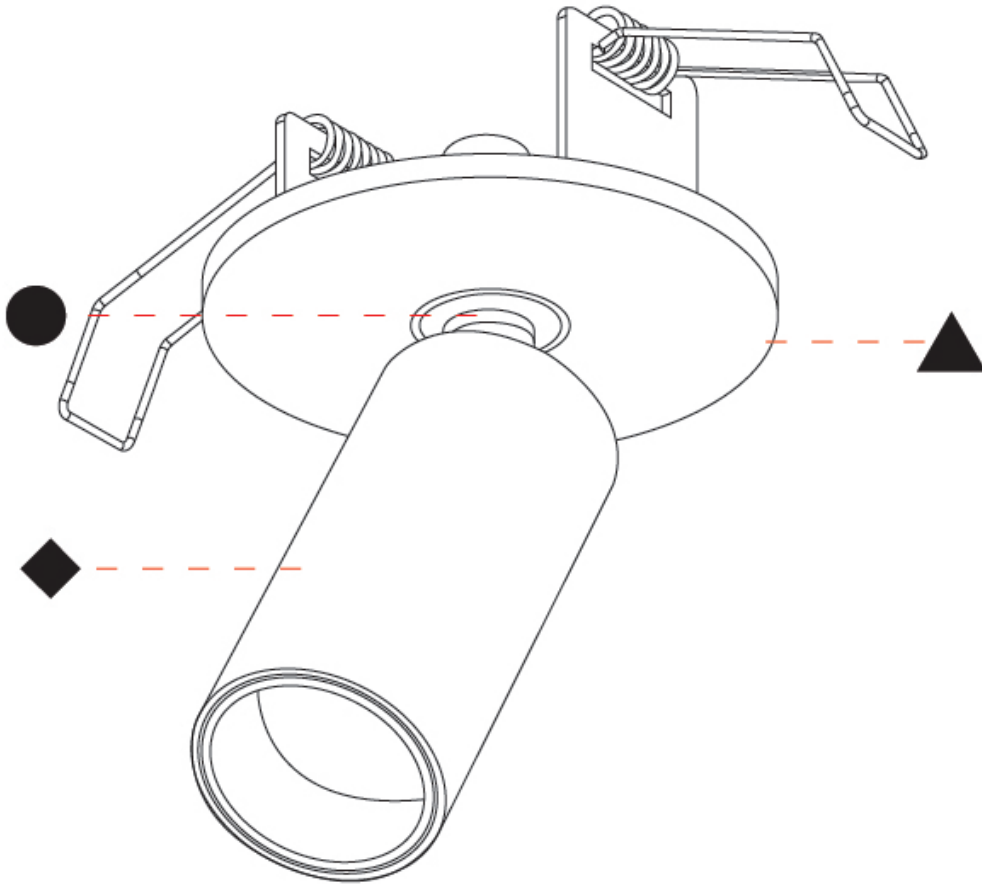

Beam Angle: 22 / 38 / 62
Adjustability: Rotational 330°; Tilt 90°

RATINGS AND CERTIFICATIONS

Certified By: Certified for North American Standards
IP rating: IP20

A3D324-

PROJECT	_____
TYPE	_____
SPECIFIER	_____
QUANTITY	_____
DATE	_____