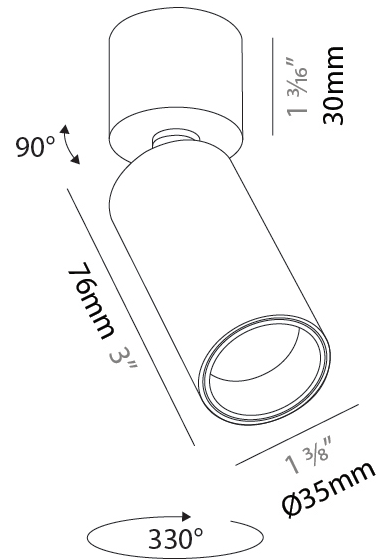

GENERAL

Series: Imagine Micro
 Brand: Prolicht
 Division: Architectural
 Mounting Type: Surface
 Mounting Location: Ceiling
 Subcategory: Spots

PHYSICAL

Shape: Cylinder
 Diameter (mm): 35
 Diameter (in): 1 3/8
 Height (mm): 76
 Height (in): 3
 Max. Overall Height (mm): 106
 Max. Overall Height (in): 4 3/16
 Light Distribution: Adjustable / Direct
 Weight (kg): 0.165
 Weight (lbs): 1.42
 Fixture Finish: SSR / BKV / CWI / CRY / HAB / UFT / ITA / RUA / FTG / MYG / LOD / PUS / FRO / FUP / KIA / POP / BLS / SPG / MEY / GOH / GUM / CHC / COM / ABZ / JAG / OBR / MOS / ROR
 Holder Finish: WHI / BLK
 Fixture Material: Aluminum Die Cast

OPTICAL

Beam Angle: 22 / 36 / 62
 Adjustability: Rotational 350°; Tilt 90°

RATINGS AND CERTIFICATIONS

Certified By: Certified for North American Standards
 IP rating: IP20

PROJECT
TYPE
SPECIFIER
QUANTITY
DATE