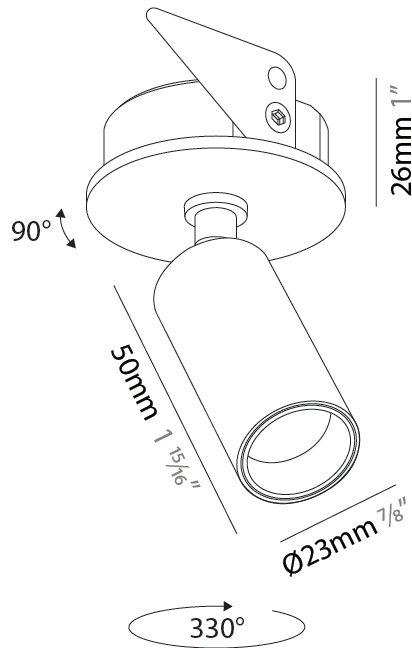

GENERAL

Series: Imagine Micro
 Brand: Prolicht
 Division: Architectural
 Mounting Type: Recessed
 Mounting Location: Ceiling
 Subcategory: Spots

PHYSICAL

Shape: Cylinder
 Diameter (mm): 23
 Diameter (in): 7/8
 Height (mm): 50
 Height (in): 1 ¹⁵/₁₆
 Max. Overall Height (mm): 76
 Max. Overall Height (in): 3
 Light Distribution: Adjustable / Direct
 Weight (kg): 0.089
 Weight (lbs): 0.196
 Fixture Finish: SSR / BKV / CWI / CRY / HAB / UFT / ITA / RUA / FTG / MYG / LOD / PUS / FRO / FUP / KIA / POP / BLS / SPG / MEY / GOH / GUM / CHC / COM / ABZ / JAG / OBR / MOS / ROR
 Holder Finish: WHI / BLK
 Fixture Material: Aluminum Die Cast

OPTICAL

Beam Angle: 18,28,38,46,64
 Adjustability: Rotational 350°; Tilt 90°

RATINGS AND CERTIFICATIONS

Certified By: Certified for North American Standards
 IP rating: IP20

PROJECT
TYPE
SPECIFIER
QUANTITY
DATE

GENERAL

Series: Imagine Micro
 Brand: Prolicht
 Division: Architectural
 Mounting Type: Surface
 Mounting Location: Ceiling
 Subcategory: Spots

PHYSICAL

Shape: Cylinder
 Diameter (mm): 35
 Diameter (in): 1 3/8
 Height (mm): 76
 Height (in): 3
 Max. Overall Height (mm): 106
 Max. Overall Height (in): 4 3/16
 Light Distribution: Adjustable / Direct
 Weight (kg): 0.165
 Weight (lbs): 1.42
 Fixture Finish: SSR / BKV / CWI / CRY / HAB / UFT / ITA / RUA / FTG / MYG / LOD / PUS / FRO / FUP / KIA / POP / BLS / SPG / MEY / GOH / GUM / CHC / COM / ABZ / JAG / OBR / MOS / ROR
 Holder Finish: WHI / BLK
 Fixture Material: Aluminum Die Cast