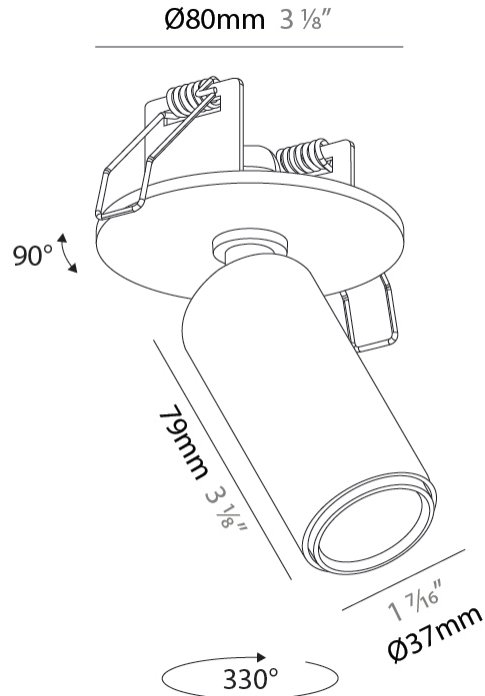

GENERAL

Series: Imagine Micro
 Subseries: Imagine Micro Flex
 Brand: Prolicht
 Division: Architectural
 Mounting Type: Surface
 Mounting Location: Ceiling
 Subcategory: Spots

PHYSICAL

Shape: Cylinder
 Diameter (mm): 37
 Diameter (in): 1 7/16
 Height (mm): 76
 Height (in): 3
 Max. Overall Height (mm): 106
 Max. Overall Height (in): 4 3/16
 Light Distribution: Adjustable / Direct
 Weight (kg): 0.278
 Weight (lbs): 0.61
 Fixture Finish: SSR / BKV / CWI / CRY / HAB / UFT / ITA / RUA / FTG / MYG / LOD / PUS / FRO / FUP / KIA / POP / BLS / SPG / MEY / GOH / GUM / CHC / COM / ABZ / JAG / OBR / MOS / ROR
 Holder Finish: WHI / BLK
 Fixture Material: Aluminum Die Cast

OPTICAL

Beam Angle: 14 / 20 / 52
 Adjustability: Rotational 350°; Tilt 90°

RATINGS AND CERTIFICATIONS

Certified By: Certified for North American Standards
 IP rating: IP20

IMAGINE MICRO FLEX SURFACE

A3D321-

GENERAL

Series: Imagine Micro
 Brand: Prolicht
 Division: Architectural
 Mounting Type: Recessed
 Mounting Location: Ceiling
 Subcategory: Spots

PHYSICAL

Shape: Cylinder
 Diameter (mm): 23
 Diameter (in): 7/8
 Height (mm): 50
 Height (in): 1 ¹⁵/₁₆
 Max. Overall Height (mm): 76
 Max. Overall Height (in): 3
 Light Distribution: Adjustable / Direct
 Weight (kg): 0.089
 Weight (lbs): 0.196
 Fixture Finish: SSR / BKV / CWI / CRY / HAB / UFT / ITA / RUA / FTG / MYG / LOD / PUS / FRO / FUP / KIA / POP / BLS / SPG / MEY / GOH / GUM / CHC / COM / ABZ / JAG / OBR / MOS / ROR
 Holder Finish: WHI / BLK
 Fixture Material: Aluminum Die Cast